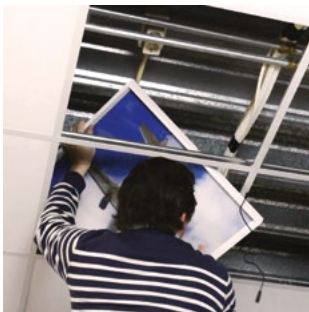

Assembly instructions

Step 1

Remove
ceiling panels

Step 3

Connect
LED SKY CEILING
panels

Step 2

Place
LED SKY CEILING
panels

Step 4

Enjoy