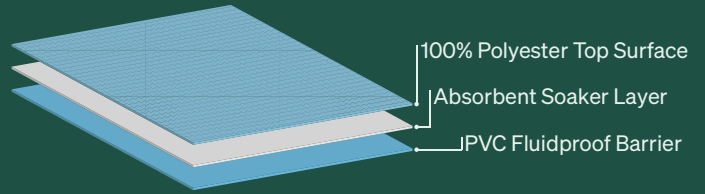

## Sonoma Range

---

OUR BEST SELLING RANGE OF WASHABLE BEDPADS, THE SONOMA, HAS A SOFT QUILTED TOP SURFACE FOR COMFORT, AN ABSORBENT SOAKER LAYER AND A FLUID PROOF BARRIER ON THE BOTTOM.

## Washable Sonoma Pink Bedpads

---

- Available in standard and XL sizing
- Both sizes are available in options with and without tucks.
- Standard size (3 litre absorbency) Extra-large (3.5 litre absorbency)