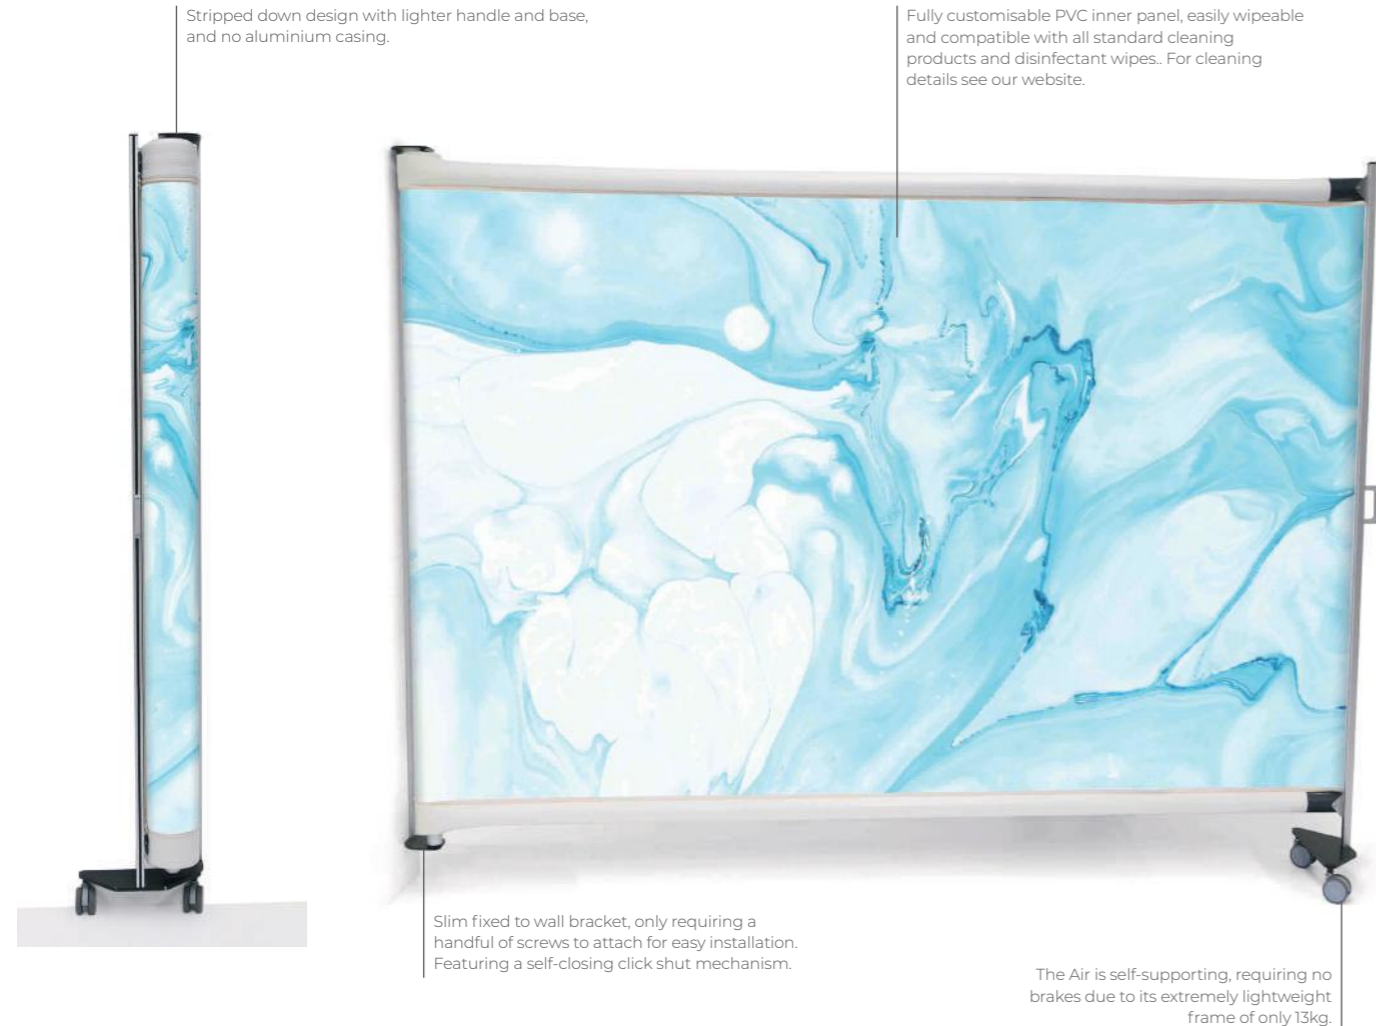

KWICKSCREEN

# AIR

Light, thin and flexible, the Air is our unique fixed to wall option for stationary privacy that doesn't sacrifice flexibility.

ASPIRE®

### Fixed to Wall

Perfect for in between bed spaces or spaces requiring non-portable privacy.

## DIMENSIONS & SPECIFICATIONS

Height	190cm / 160cm	6ft / 5ft
Weight	13kg	28lbs
Extended Width	300cm	10ft
Retracted Width	14cm	5.5in
Base Width	31cm	1ft