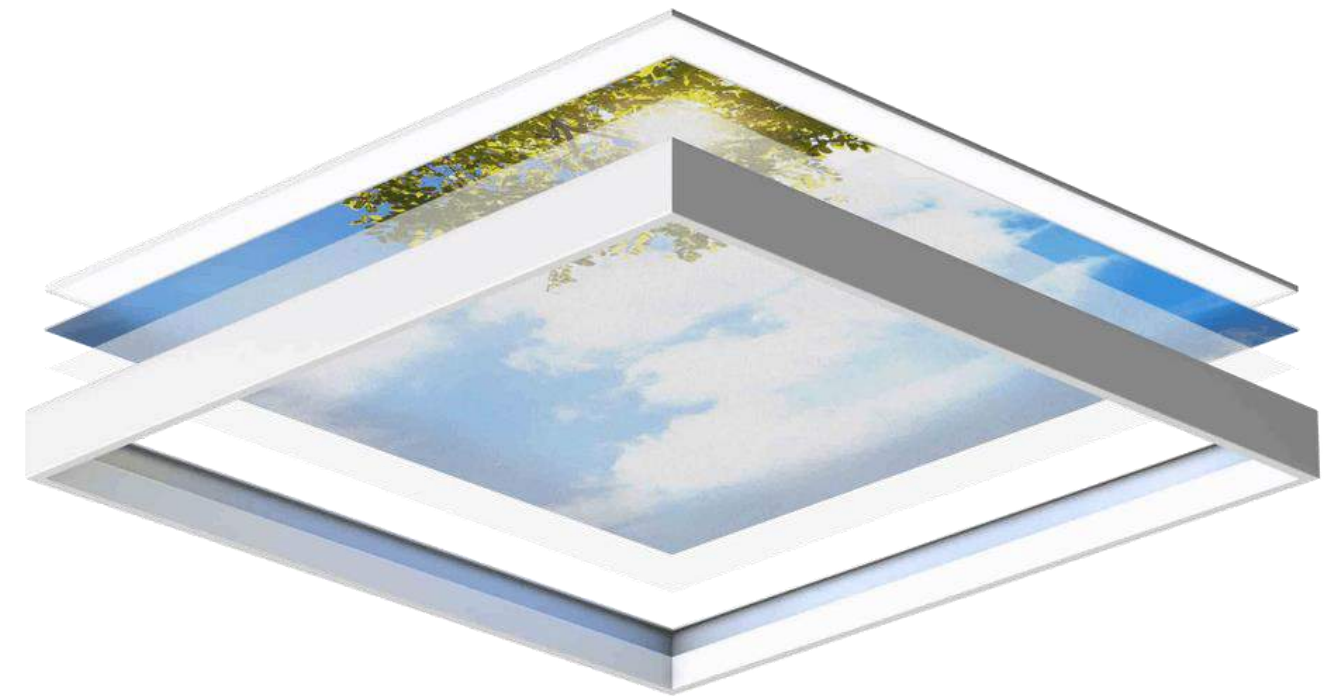

CPD

SPEC OVERVIEW

- High quality day-light led (6500 Colour Temperature).
- High resolution, realistic images printed with pigmented ink ensuring UV protection and fade resistance.
- Custom lasered light panels.
- High quality acrylic - Fully Tp(a) Fire Rated
- Recessed aluminium frame for depth perception, making it feel like a real window.

ASPIRE®