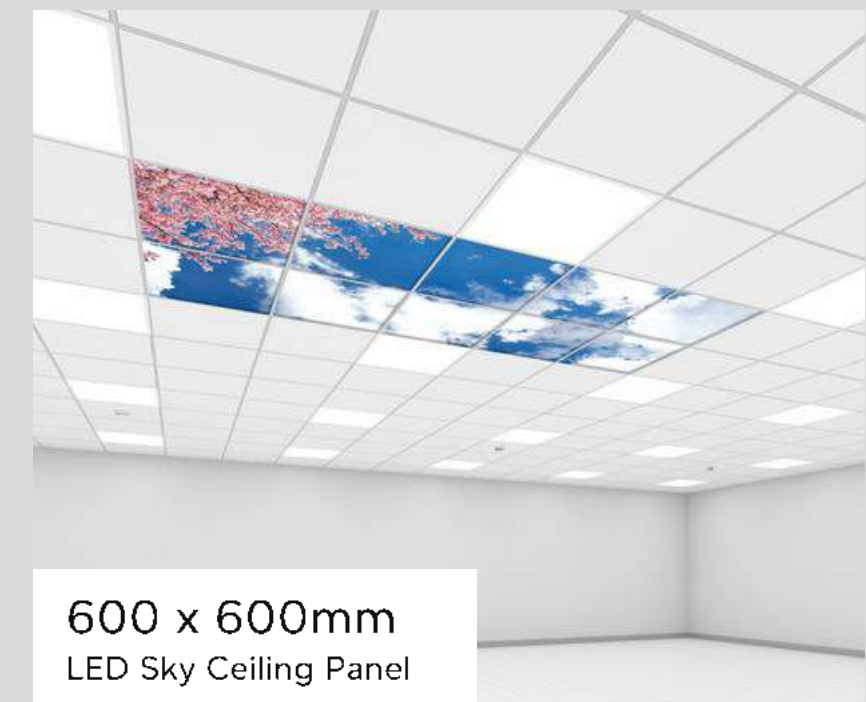

ASPIRE[®]

CPD

TYPICAL PANEL SIZES

LED SKY CEILINGS

1200 x 1200mm
LED Sky Ceiling Panel

1200 x 1800mm
LED Sky Ceiling Panel

1200mm Circular
LED Sky Ceiling Panel

600 x 1200mm
LED Sky Ceiling Panel

600 x 600mm
LED Sky Ceiling Panel

ASPIRE[®]

CPD

MOUNTING

MOUNT TO ANY CEILING

LED Sky Ceiling panels fit seamlessly within a standard lay-in ceiling grid (15 or 24mm). Alternatively, you can surface mount to solid ceilings or cable suspend from them.