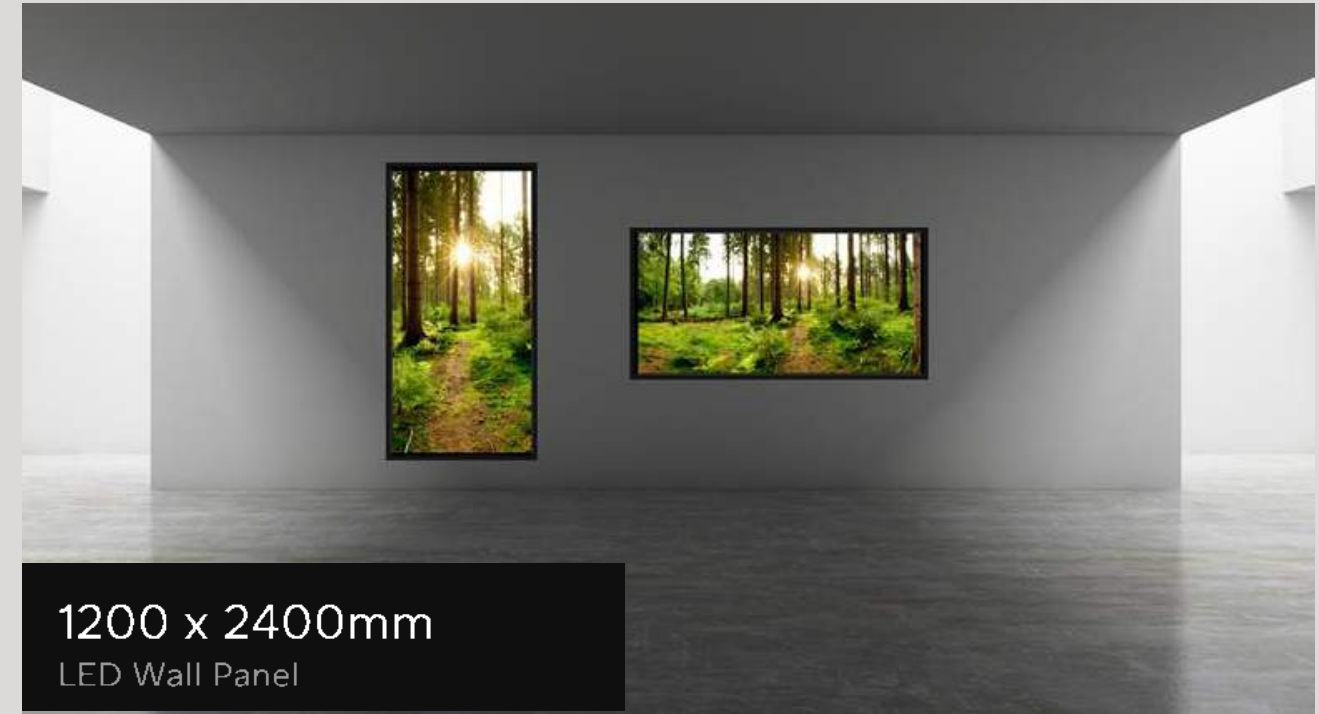

CPD

TYPICAL PANEL SIZES

LED WALL PANELS

ASPIRE®