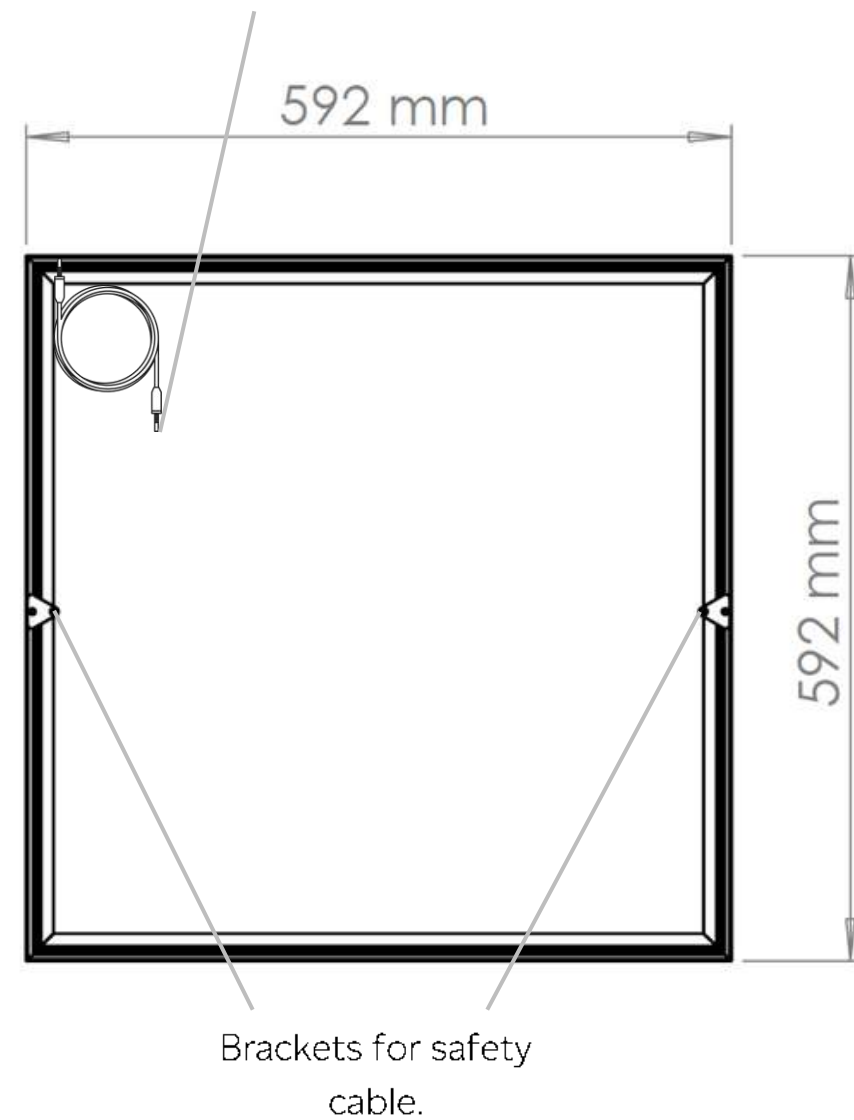

CPD

ASPIRE®

MOUNTING

MOUNT TO ANY CEILING

GRID

1400mm Flying lead c/w DC connector for LED Driver.
2nr on models "LC6060P" & "LC6060H".