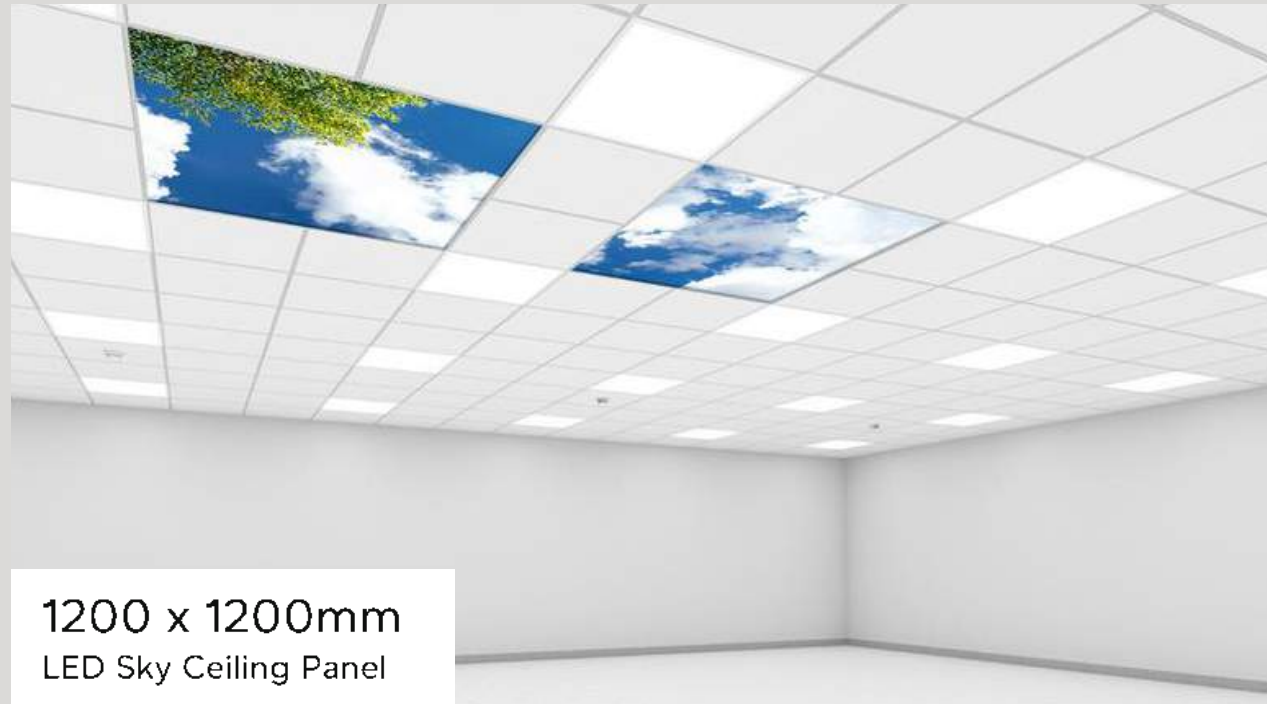

CPD

TYPICAL PANEL SIZES

LED SKY CEILINGS