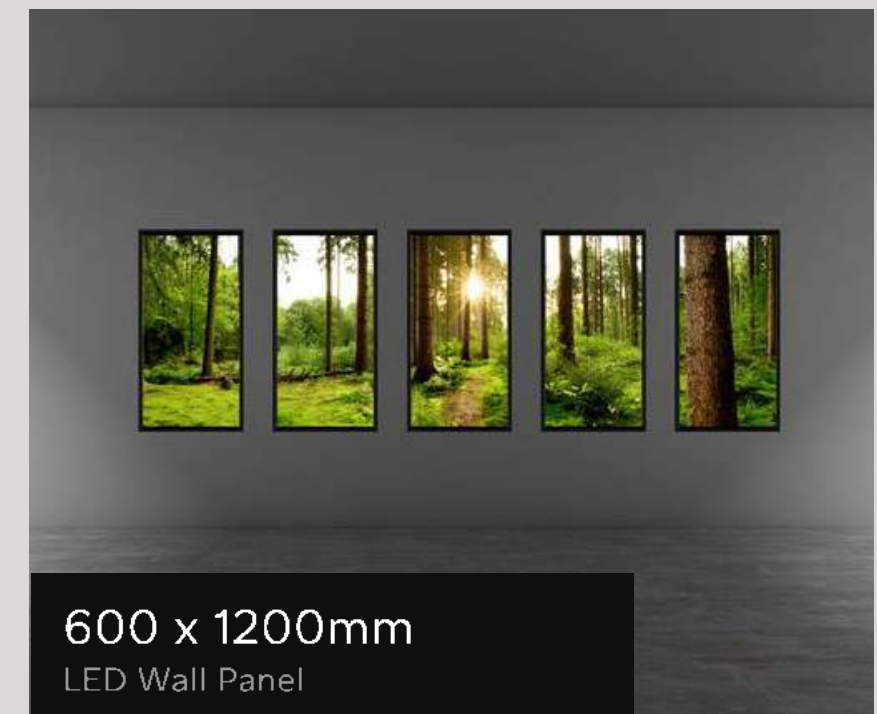

CPD

TYPICAL PANEL SIZES

LED WALL PANELS

ASPIRE®