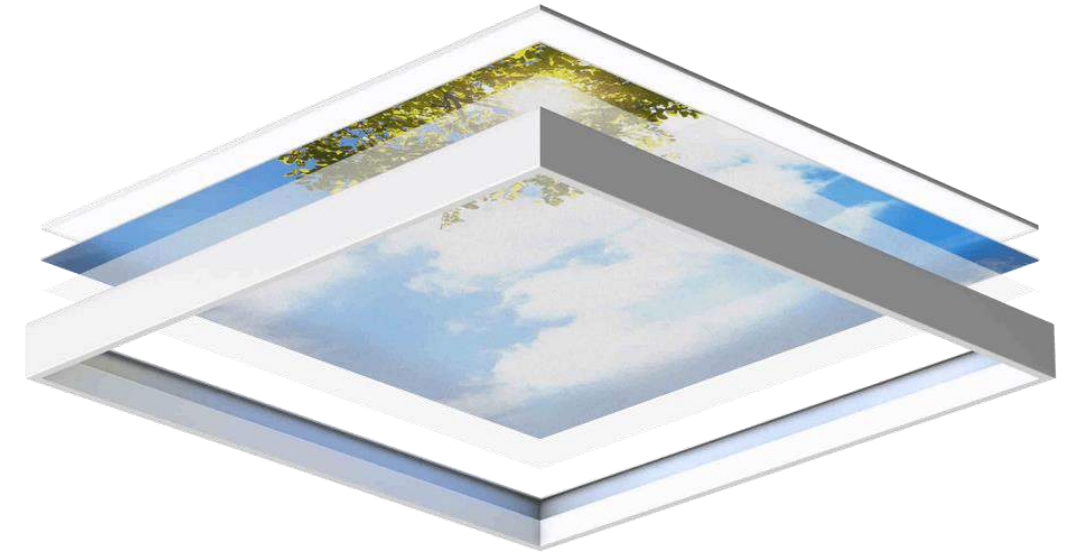

Side profile (section)