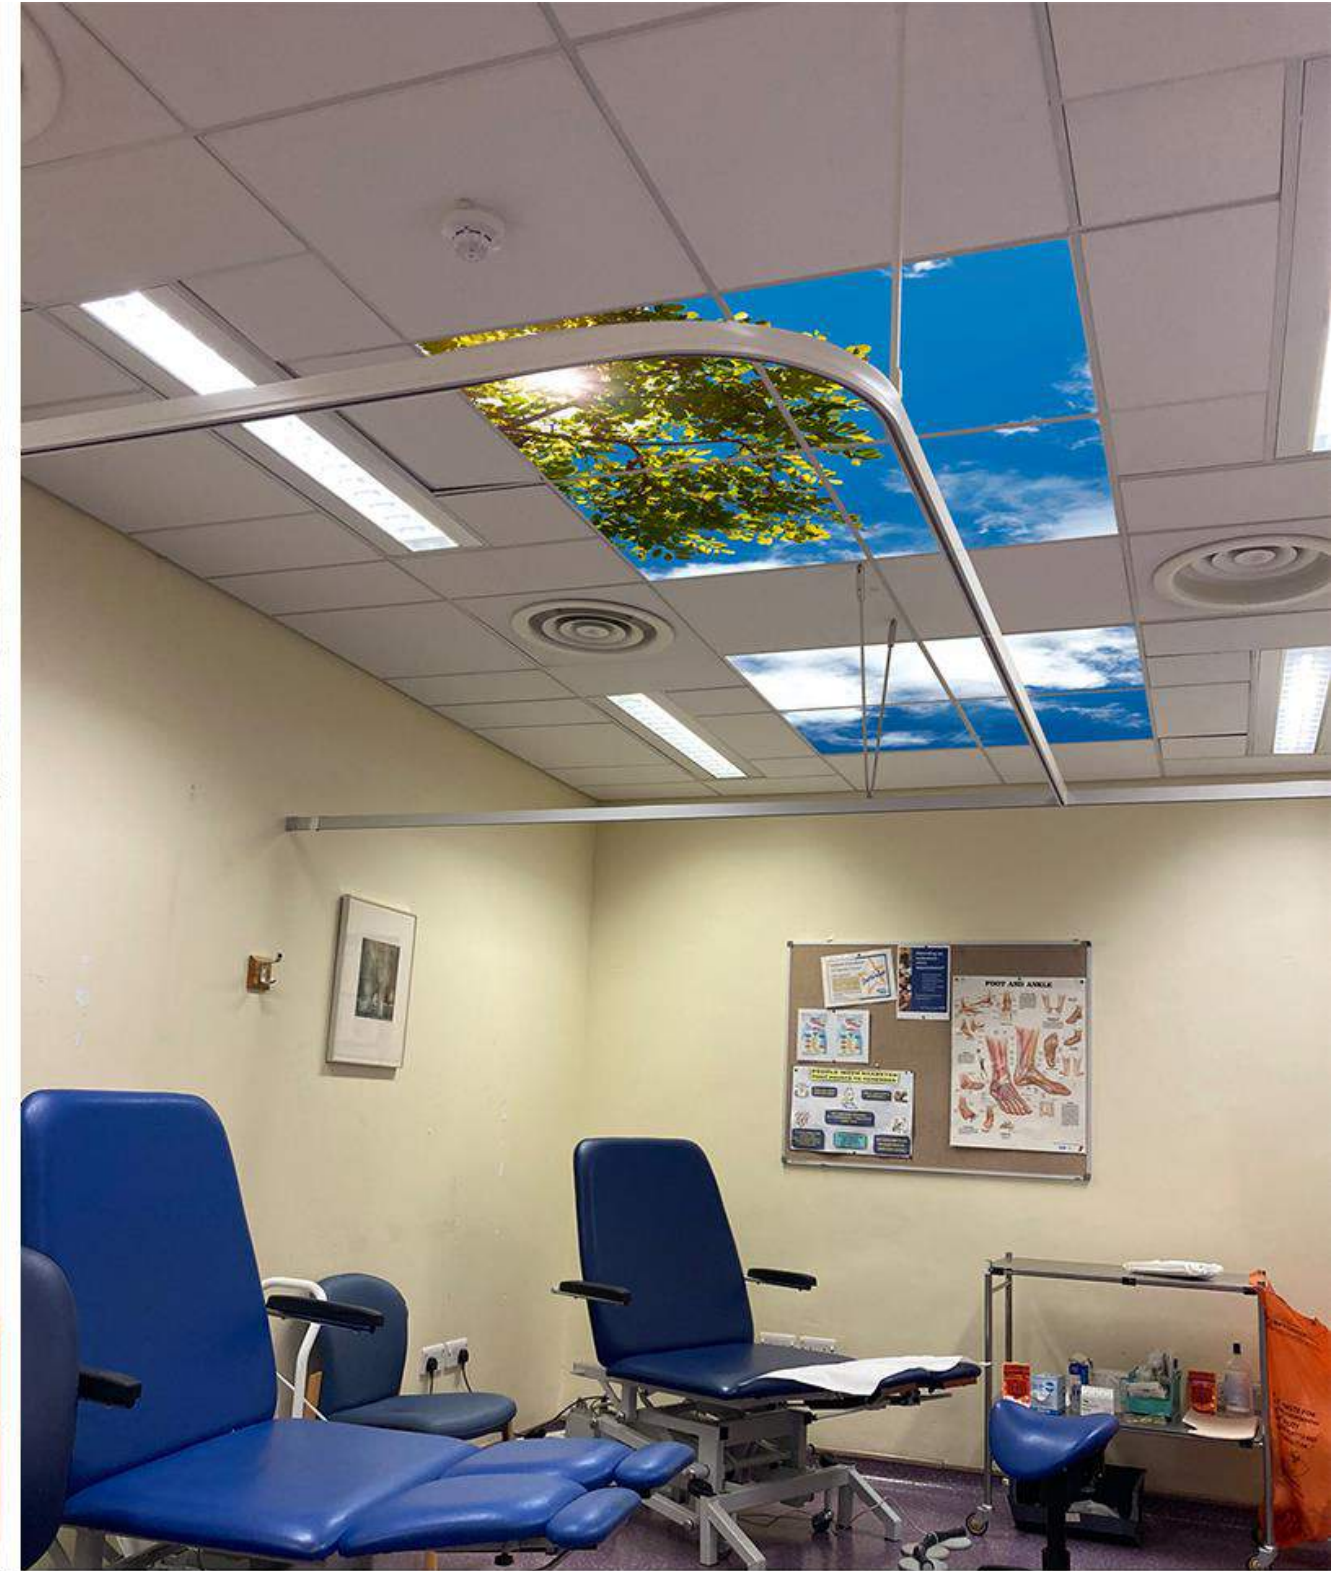

CPD

VISUAL RENDER SERVICE

ASPIRE®