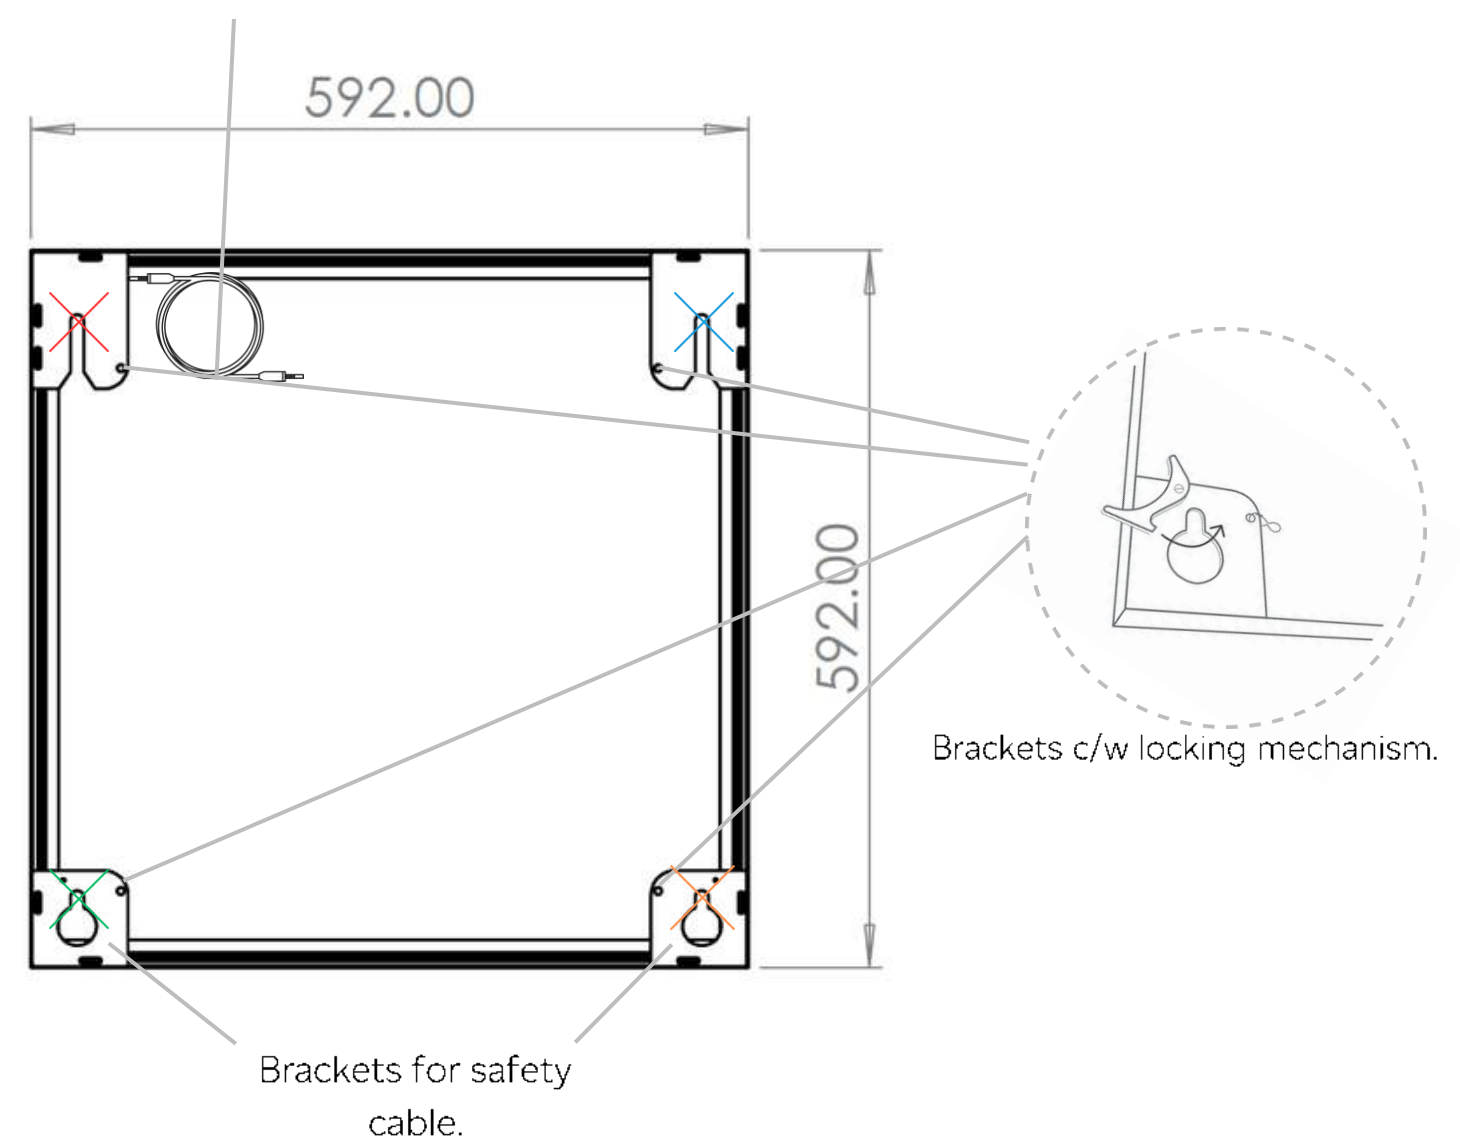

SURFACE

1400mm Flying lead c/w DC connector for LED Driver.
2nr on models "LC6060P" & "LC6060H".