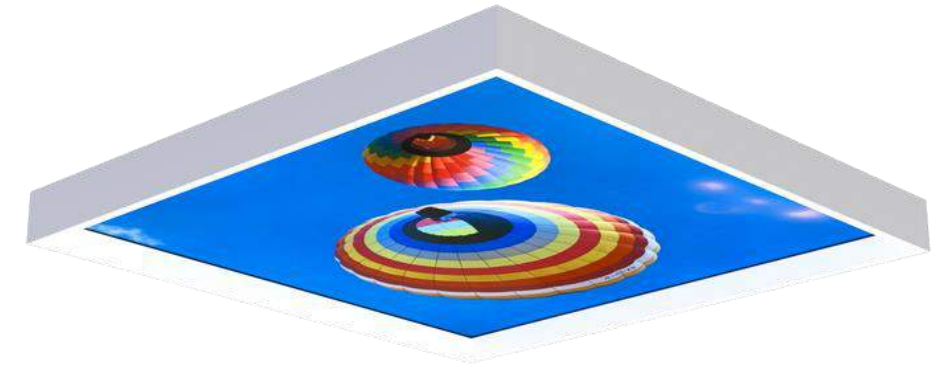

SURFACE

1400mm Flying lead c/w DC connector for LED Driver.
2nr on models "LC6060P" & "LC6060H".