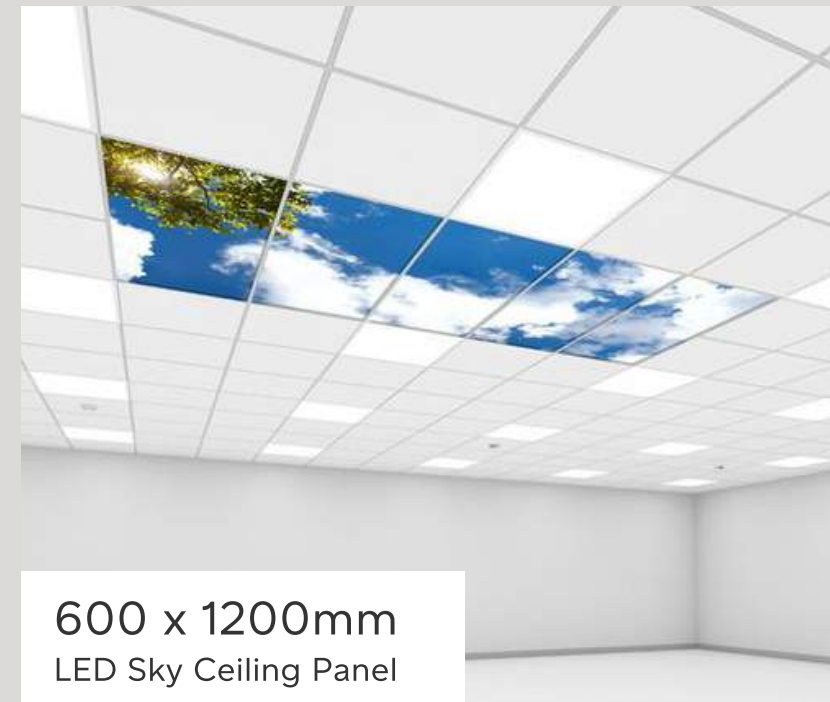

ASPIRE[®]

CPD

TYPICAL PANEL SIZES

LED SKY CEILINGS

1200 x 1200mm
LED Sky Ceiling Panel

1200 x 1800mm
LED Sky Ceiling Panel

1200mm Circular
LED Sky Ceiling Panel

600 x 1200mm
LED Sky Ceiling Panel

600 x 600mm
LED Sky Ceiling Panel

ASPIRE[®]

CPD

MOUNTING

MOUNT TO ANY CEILING

LED Sky Ceiling panels fit seamlessly within a standard lay-in ceiling grid (15 or 24mm). Alternatively, you can surface mount to solid ceilings or cable suspend from them.