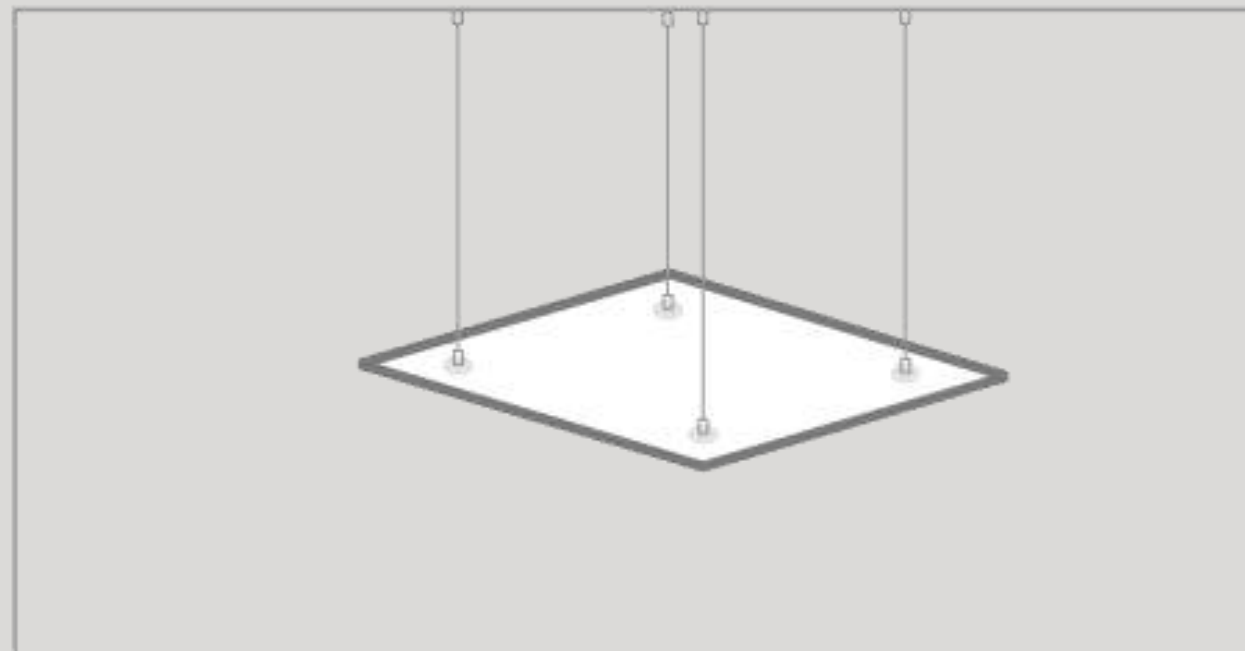

600 x 600mm
LED Sky Ceiling Panel

ASPIRE[®]

CPD

MOUNTING

MOUNT TO ANY CEILING

LED Sky Ceiling panels fit seamlessly within a standard lay-in ceiling grid (15 or 24mm). Alternatively, you can surface mount to solid ceilings or cable suspend from them.