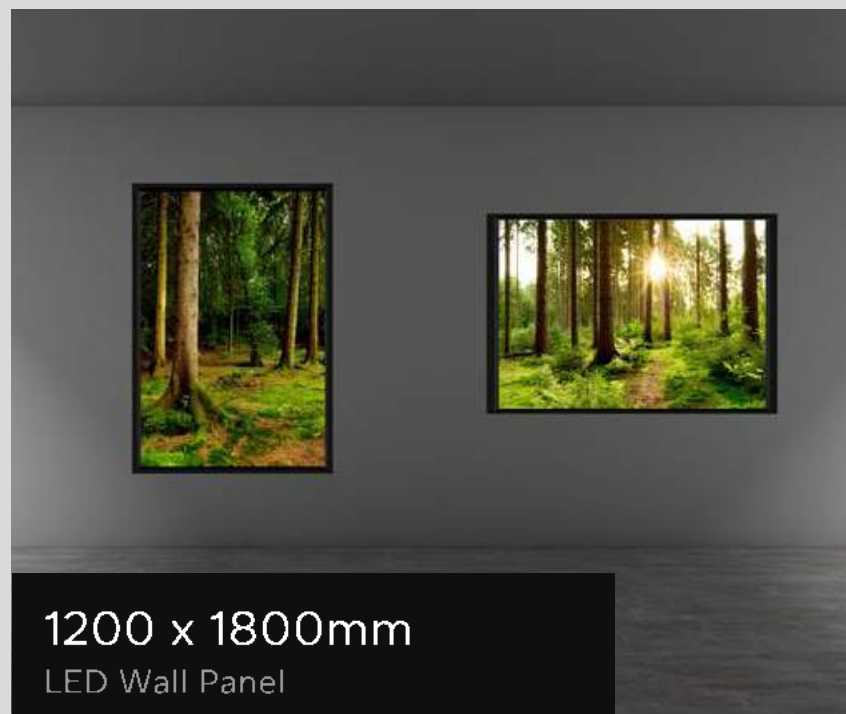

CPD

TYPICAL PANEL SIZES

LED WALL PANELS

ASPIRE®