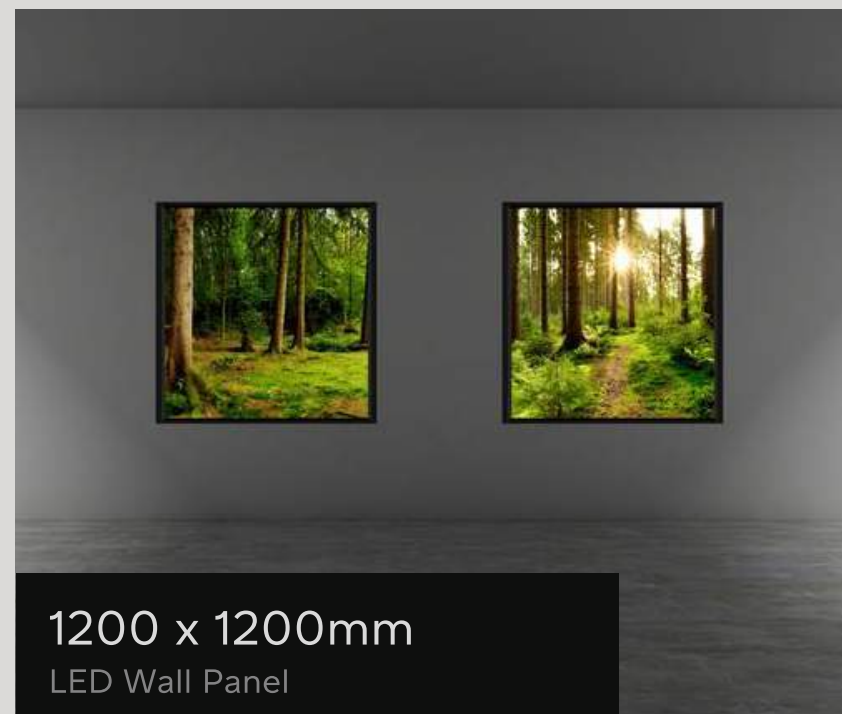

CPD

TYPICAL PANEL SIZES

LED WALL PANELS

ASPIRE®