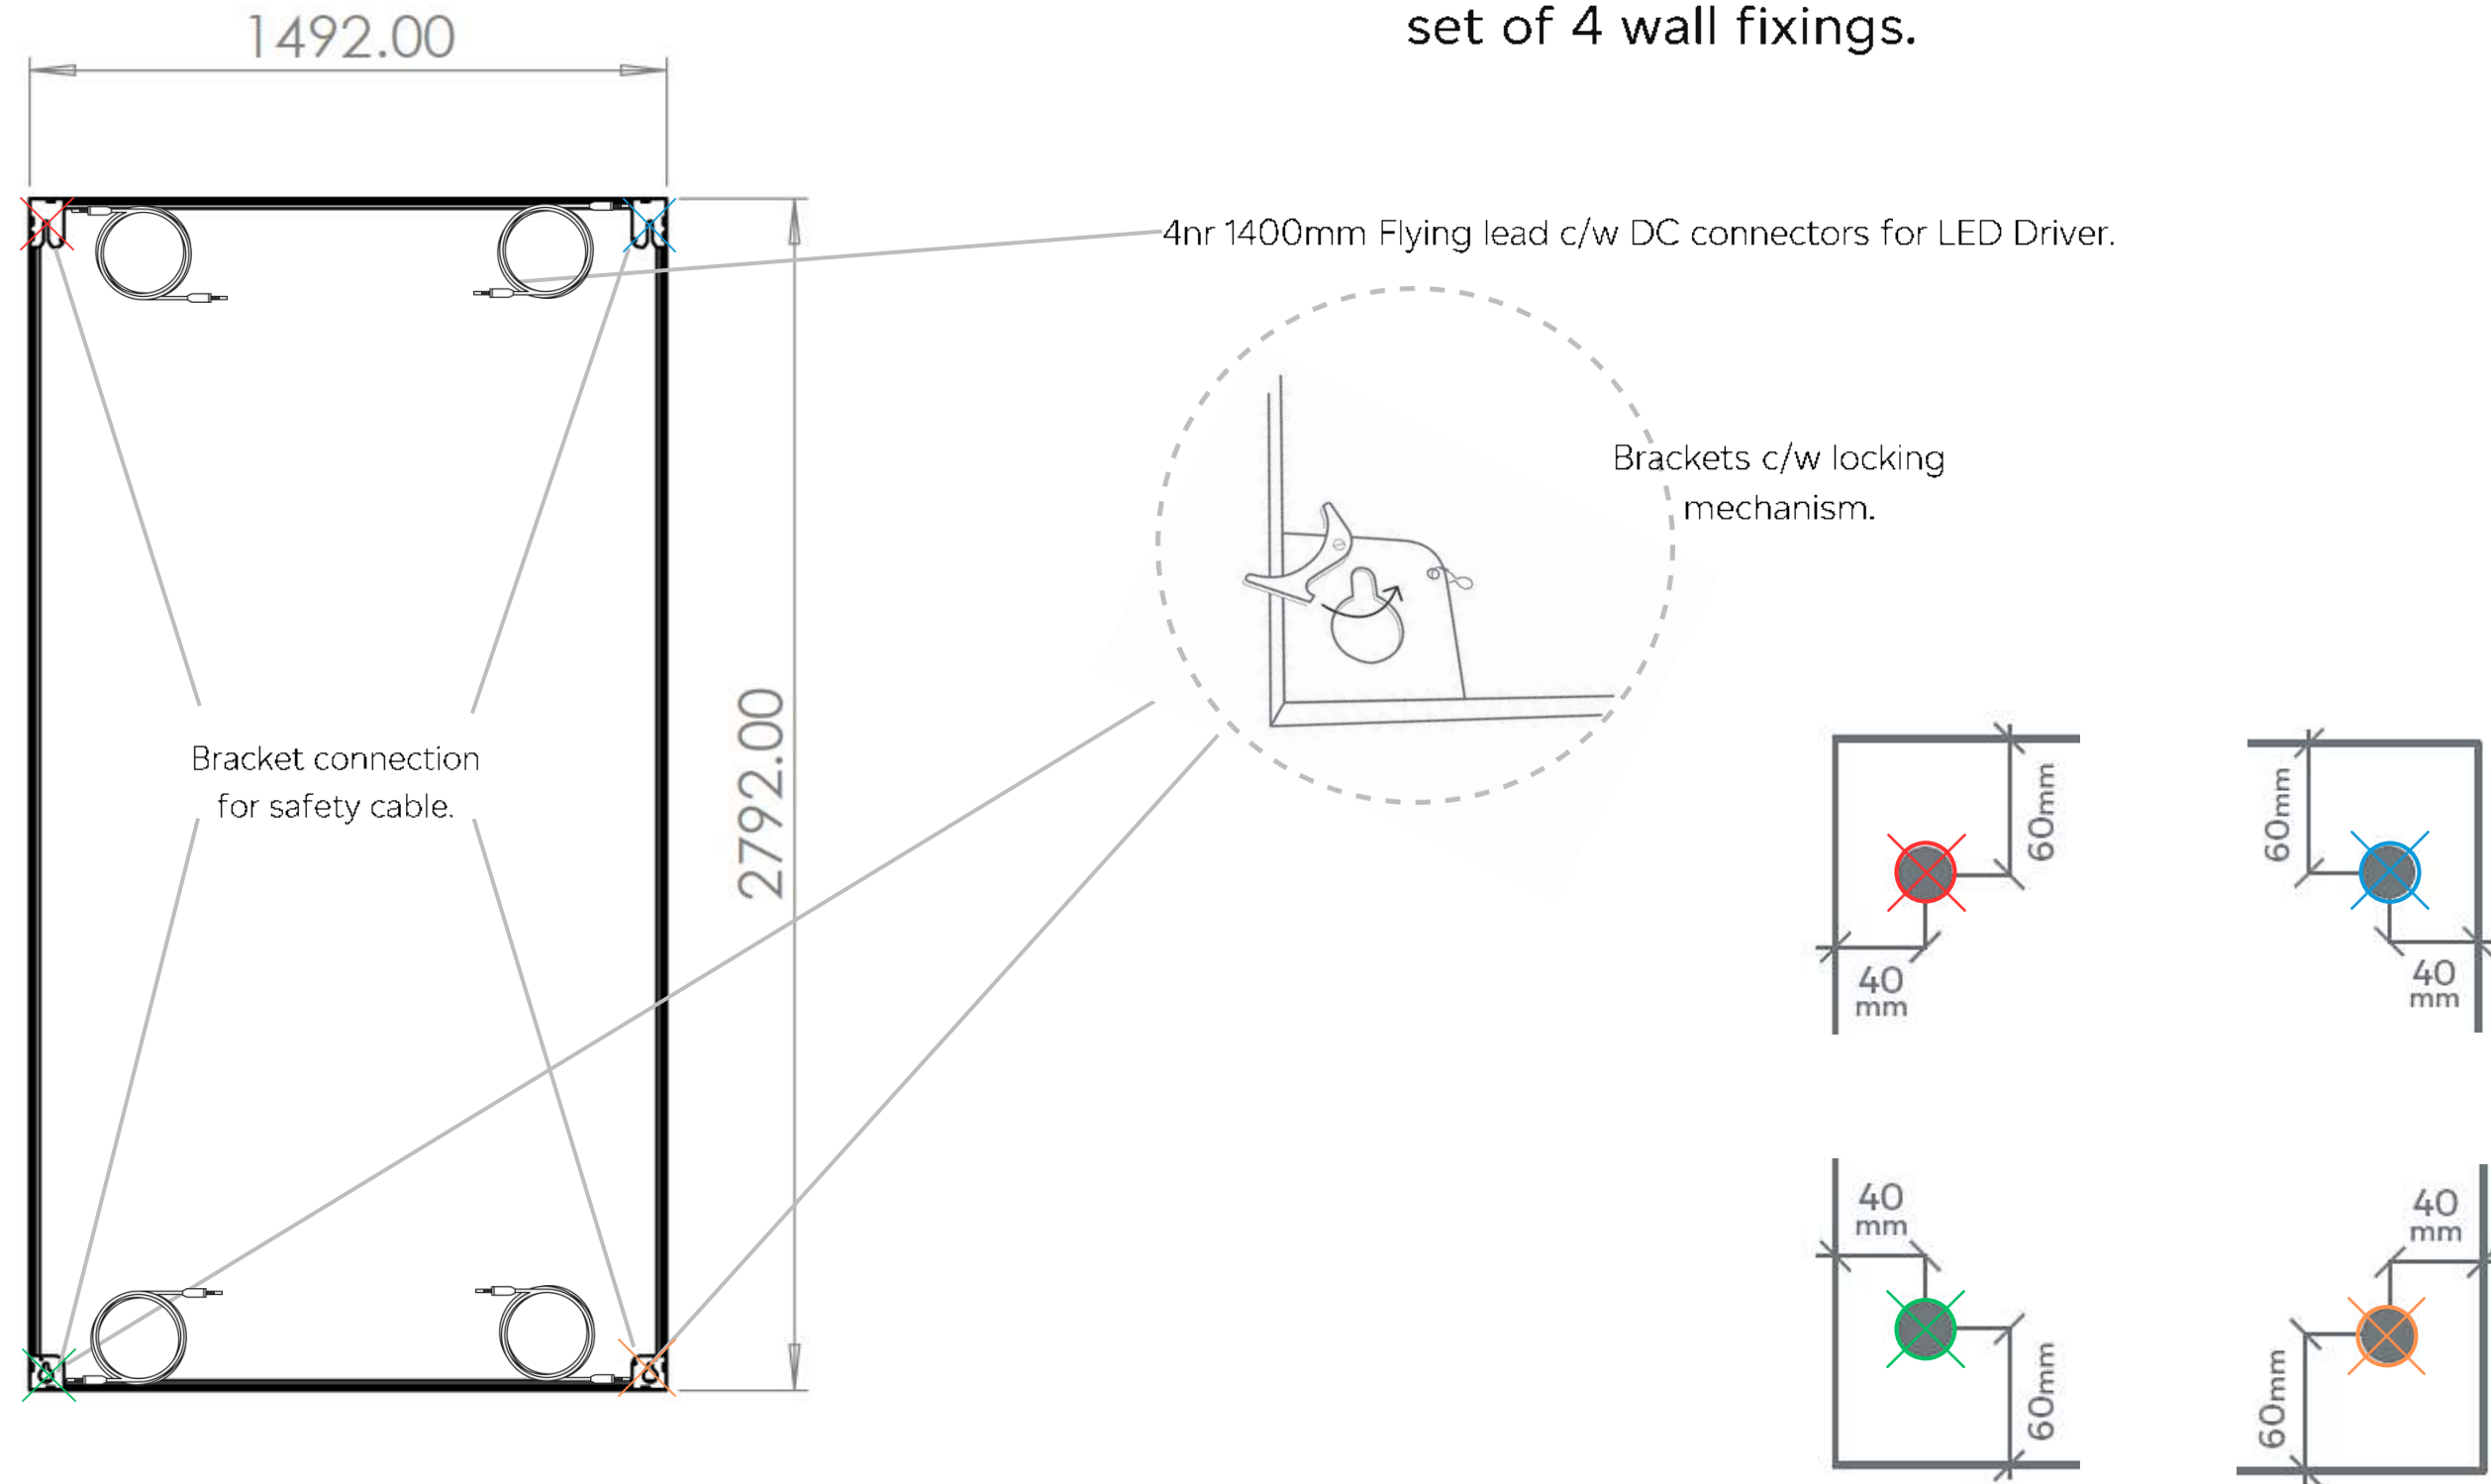

600 x 600mm
LED Sky Ceiling Panel

ASPIRE[®]

CPD

MOUNTING

MOUNT TO ANY CEILING

LED Sky Ceiling panels fit seamlessly within a standard lay-in ceiling grid (15 or 24mm). Alternatively, you can surface mount to solid ceilings or cable suspend from them.

ASPIRE[®]

CPD

TYPICAL PANEL SIZES

LED WALL PANELS

ASPIRE[®]

CPD

MOUNTING

Each panel comes with four pre-installed, heavy duty corner brackets that slide into a set of 4 wall fixings.

ASPIRE®

CPD

TECHNICAL CROSS-SECTION

Side profile

Side profile (section)

ASPIRE®

CPD

SPEC OVERVIEW