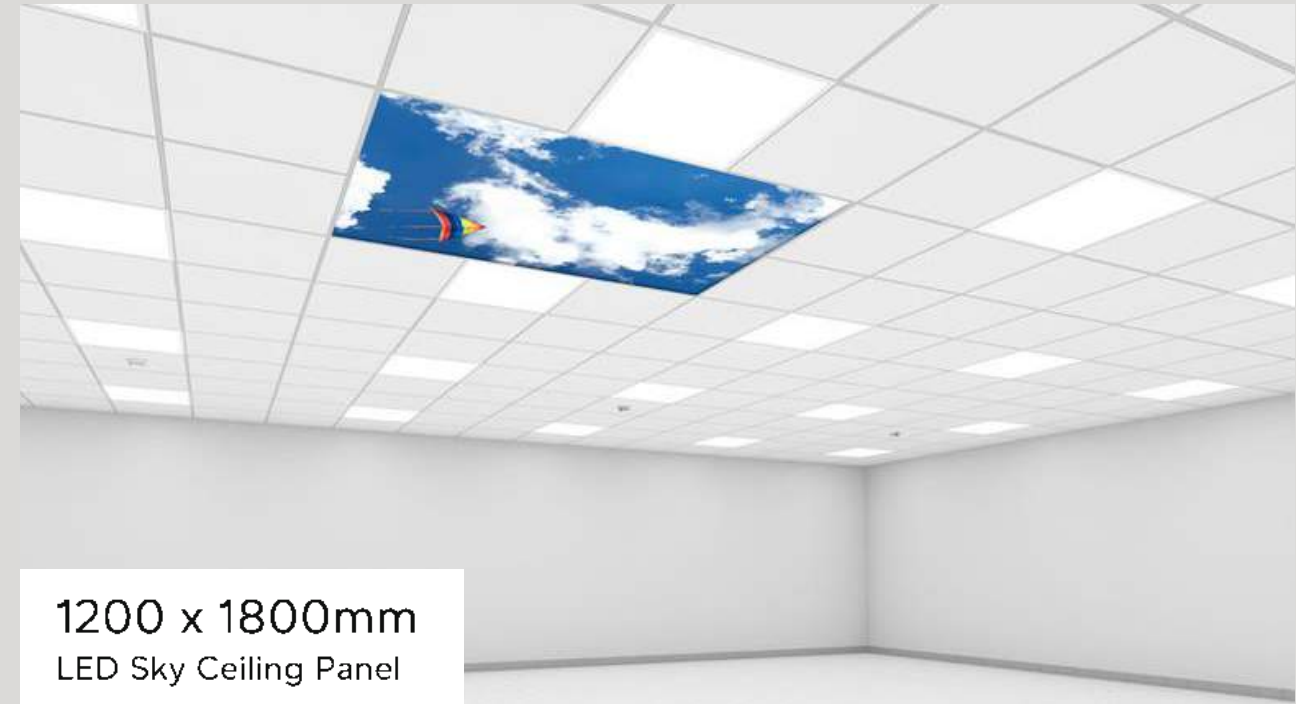

ASPIRE[®]

CPD

TYPICAL PANEL SIZES

LED SKY CEILINGS

1200 x 1200mm
LED Sky Ceiling Panel

1200 x 1800mm
LED Sky Ceiling Panel

1200mm Circular
LED Sky Ceiling Panel

600 x 1200mm
LED Sky Ceiling Panel

600 x 600mm
LED Sky Ceiling Panel

ASPIRE[®]

CPD

MOUNTING

MOUNT TO ANY CEILING

LED Sky Ceiling panels fit seamlessly within a standard lay-in ceiling grid (15 or 24mm). Alternatively, you can surface mount to solid ceilings or cable suspend from them.