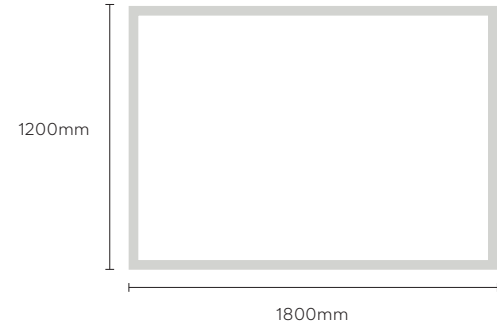

## **Choose a control option**

Stick with simple on/off or, opt for something with greater flexibility and impact.

STEP 1

SELECT A SIZE  
OR, CREATE ONE.

# SIZE VARIATIONS

We offer 5 standard LED Wall Panel sizes.

Choose to have your panel in landscape or portrait orientation.

We can also create custom sizes up to a max of 1500 x 2800mm.

STEP 2

## SELECT YOUR IMAGES

The image options in this brochure can all be scaled to our max LED Wall Panel size of 1500 x 2800mm while maintaining a sharp, high resolution finish.

Choose to have your image on one large seamless panel or, span it across several smaller panels, creating a multi-window effect.