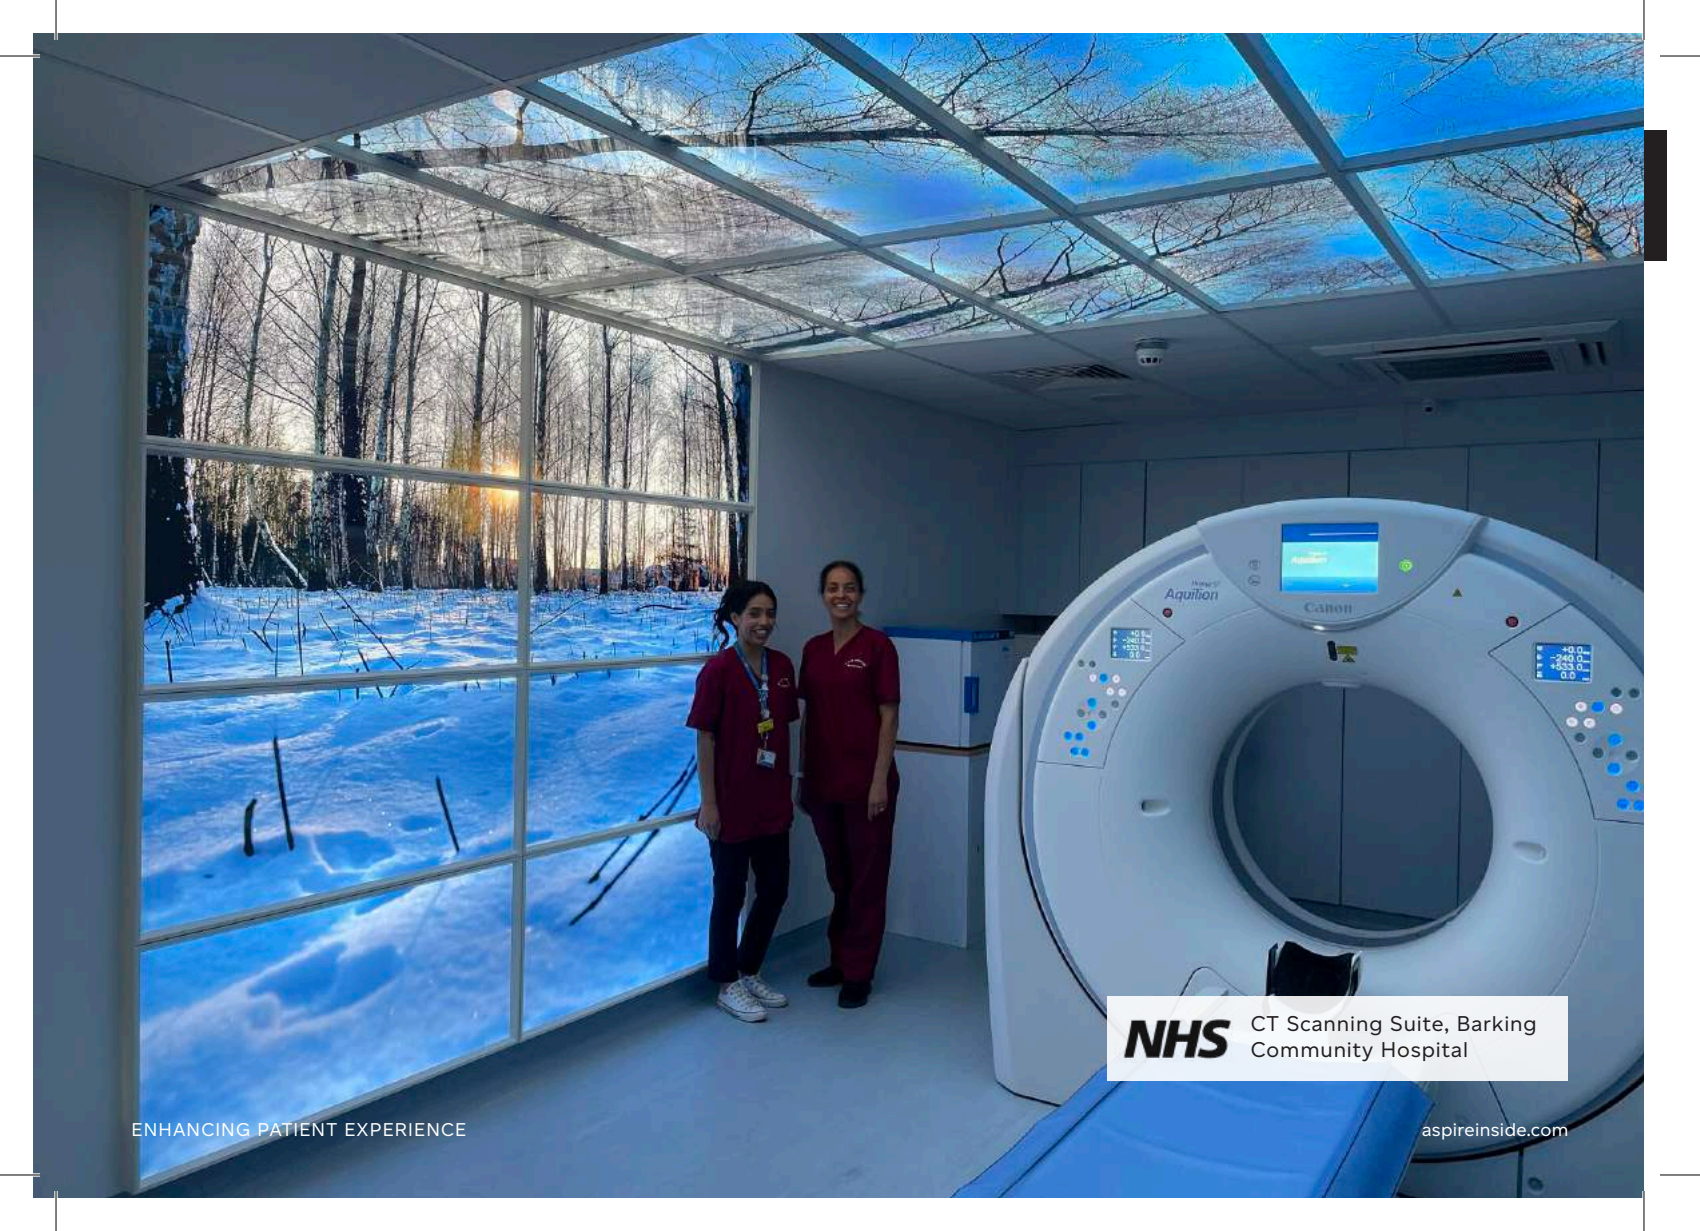

NHS CT Scanning Suite, Barking
Community Hospital

ENHANCING PATIENT EXPERIENCE

aspireinside.com