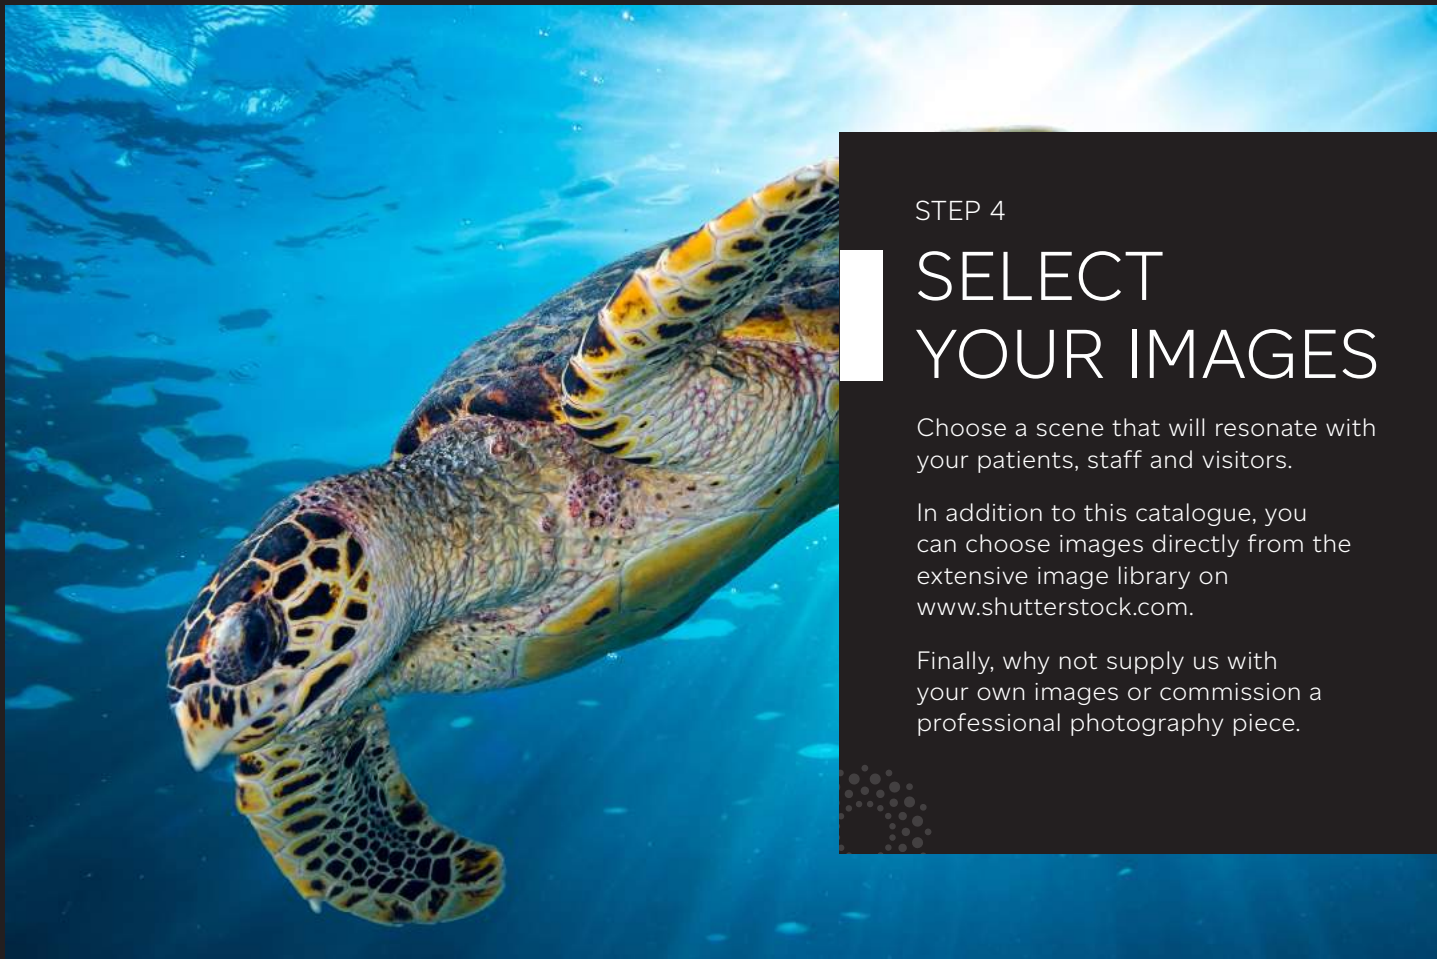

STEP 4

SELECT YOUR IMAGES

Choose a scene that will resonate with your patients, staff and visitors.

In addition to this catalogue, you can choose images directly from the extensive image library on www.shutterstock.com.

Finally, why not supply us with your own images or commission a professional photography piece.