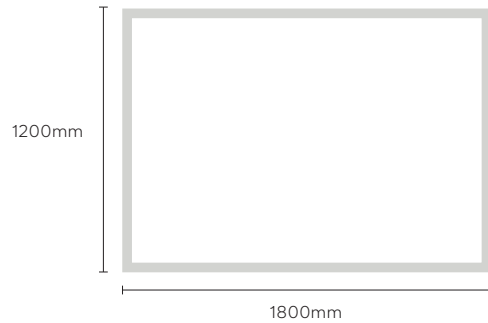

## **Choose a control option**

Stick with simple on/off or, opt for something with greater flexibility and impact.

STEP 1

SELECT A SIZE  
OR, CREATE ONE.

# SIZE VARIATIONS

We offer 5 standard LED Sky Ceiling Panel sizes.

We can also create custom ceiling panel sizes up to a max of 1200 x 1800mm.

STEP 2